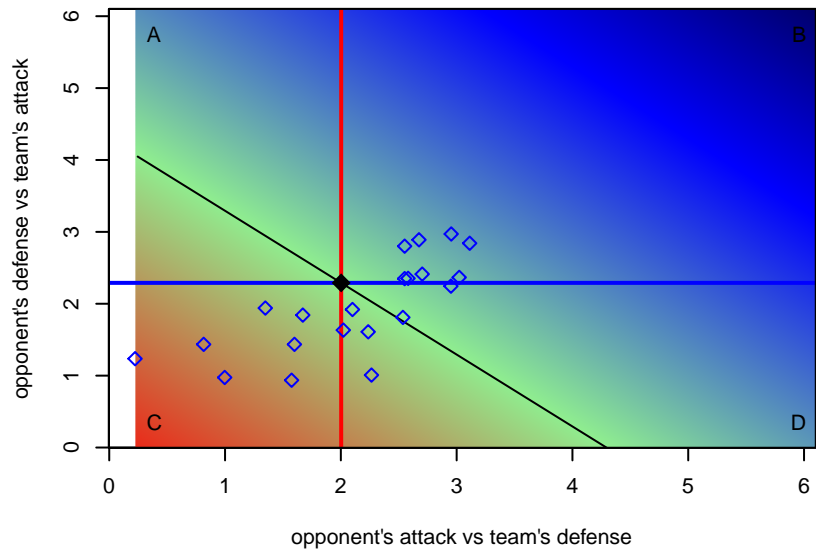

**Nortac Sparta Red G01**  
 Dots are actual minus expected GF (blue circles) and GA (red triangles).  
 Blue line is smoothed change in attack strength. Red is smoothed change in defense strength.

**attack and defense variance (black dot)  
relative to other teams  
and top 10 in region**

**attack and defense rating  
relative to others at age  
and all opponents in last 13 months**

**attack and defense rating  
relative to others at age  
and all opponents in last 13 months**

**Performance relative to 13 month average**

**Performance relative to 13 month average**

Distribution of opponents  
 Red = Lose zone, Blue = Win zone, Green = Even  
 Black line separates win/lose zones

lot. A=Neither has attack advantage, B=Opponent has both attack and defense advantage, C=Opponent has both attack and defense disadvantage, D=Both have