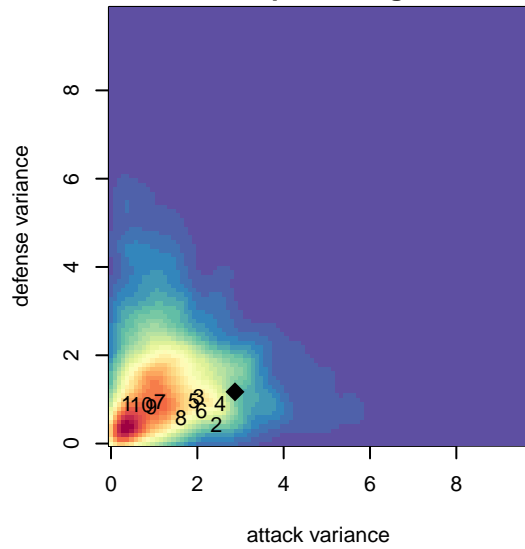

# Nortac Sparta Red G01

FC Tacoma  
 Tacoma, WA  
 G01 total strength=1419  
 attack=9.88 defense=7.41  
 spr league = Win PSPL Classic 1 (01) U16

alt names used:

Venues played:  
 2016 Starfire Spring Classic GU16  
 2016 KCC GU16  
 2016 Blast Off G2000-01 B  
 2016 Bend Premier Cup Meghan Klingenberg (  
 2016 Win PSPL Classic 1 (01) U16  
 2016 WA Cup Silver Division

**Nortac Sparta Red G01**  
 Dots are actual minus expected GF (blue circles) and GA (red triangles).  
 Blue line is smoothed change in attack strength. Red is smoothed change in defense strength.

**attack and defense variance (black dot)  
relative to other teams  
and top 10 in region**

**Performance relative to 13 month average**

Distribution of opponents  
 Red = Lose zone, Blue = Win zone, Green = Even  
 Black line separates win/lose zones

lot. A=Neither has attack advantage, B=Opponent has both attack and defense advantage, C=Opponent has both attack and defense disadvantage, D=Both have